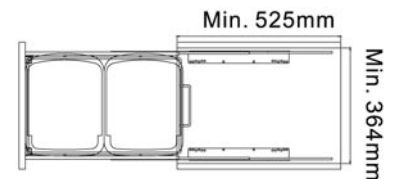

### WASTE BIN

Part No.	h x w x d (mm)	Color
FJ01-C	420 x 250 x 320	grey
FJ02-C	420 x 250 x 320	blue

### FRAME WITH SLIDE

Part No.	h x w x d (mm)	Finish
FJ16-A	322 x 316 x 520	chrome

### FRAME WITH CONCEALED SLIDE

Part No.	h x w x d (mm)	Finish
FJ16-C	322 x 316 x 520	chrome

### DOUBLE WASTE BIN PULL-OUT WITH COVER (Slide)

Part No.	Height	Width	Depth	Components	Finish	Cabinet W.
FJ162-A	436 mm	364 mm	525 mm	FJ16-A x 1, FJ01-C x 1, FJ02-C x 1	Chrome	400