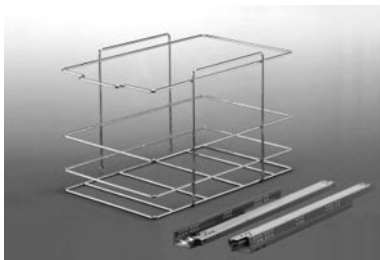

### WASTE BIN

Part No.	h x w x d (mm)	Color
FJ01-C	420 x 250 x 320	grey
FJ02-C	420 x 250 x 320	blue

### FRAME WITH SLIDE

Part No.	h x w x d (mm)	Finish
FJ16-A	322 x 316 x 520	chrome

### FRAME WITH CONCEALED SLIDE

Part No.	h x w x d (mm)	Finish
FJ16-C	322 x 316 x 520	chrome

### DOUBLE WASTE BIN PULL-OUT WITH COVER (Slide)

Part No.	Height	Width	Depth	Components	Finish	Cabinet W.
FJ162-A	436 mm	364 mm	525 mm	FJ16-A x 1, FJ01-C x 1, FJ02-C x 1	Chrome	400