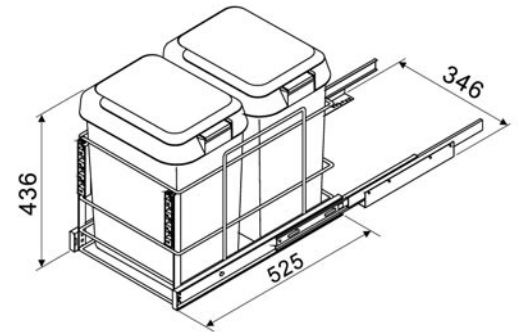

### WASTE BIN

Part No.	h x w x d (mm)	Color
FJ01-C	420 x 250 x 320	grey
FJ02-C	420 x 250 x 320	blue

### FRAME WITH SLIDE

Part No.	h x w x d (mm)	Finish
FJ16-A	322 x 316 x 520	chrome

### FRAME WITH CONCEALED SLIDE

Part No.	h x w x d (mm)	Finish
FJ16-C	322 x 316 x 520	chrome

### DOUBLE WASTE BIN PULL-OUT WITH COVER (Slide)

Part No.	Height	Width	Depth	Components	Finish	Cabinet W.
FJ162-A	436 mm	364 mm	525 mm	FJ16-A x 1, FJ01-C x 1, FJ02-C x 1	Chrome	400