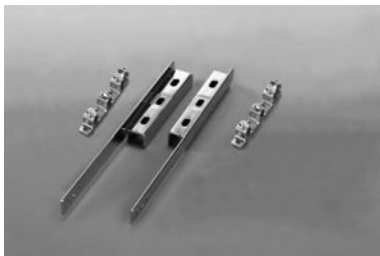

### WASTE BIN

Part No.	h x w x d (mm)	Color
FJ01-C	420 x 250 x 320	grey
FJ02-C	420 x 250 x 320	blue

### FRAME WITH SLIDE

Part No.	h x w x d (mm)	Finish
FJ16-A	322 x 316 x 520	chrome

### FRAME WITH CONCEALED SLIDE

Part No.	h x w x d (mm)	Finish
FJ16-C	322 x 316 x 520	chrome

### DOOR BRACKETS (OPTIONAL)

Part No.	h x w x d (mm)	Finish
FJ10	279 x 25 x 30	chrome