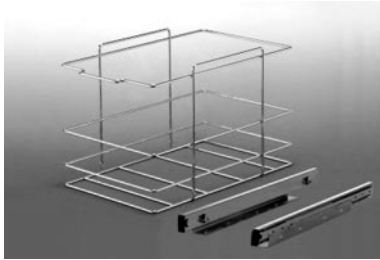

### WASTE BIN

Part No.	h x w x d (mm)	Color
FJ01-C	420 x 250 x 320	grey
FJ02-C	420 x 250 x 320	blue

### FRAME WITH SLIDE

Part No.	h x w x d (mm)	Finish
FJ16-A	322 x 316 x 520	chrome

### FRAME WITH CONCEALED SLIDE

Part No.	h x w x d (mm)	Finish
FJ16-C	322 x 316 x 520	chrome