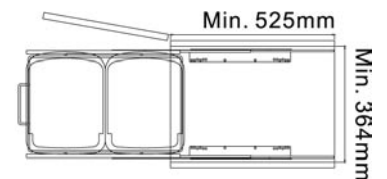

### WASTE BIN

Part No.	h x w x d (mm)	Color
FJ01-C	420 x 250 x 320	grey
FJ02-C	420 x 250 x 320	blue

### FRAME WITH SLIDE

Part No.	h x w x d (mm)	Finish
FJ16-A	322 x 316 x 520	chrome

### FRAME WITH CONCEALED SLIDE

Part No.	h x w x d (mm)	Finish
FJ16-C	322 x 316 x 520	chrome

### DOUBLE WASTE BIN PULL-OUT WITH COVER (Slide)

Part No.	Height	Width	Depth	Components	Finish	Cabinet W.
FJ162-A	436 mm	364 mm	525 mm	FJ16-A x 1, FJ01-C x 1, FJ02-C x 1	Chrome	400